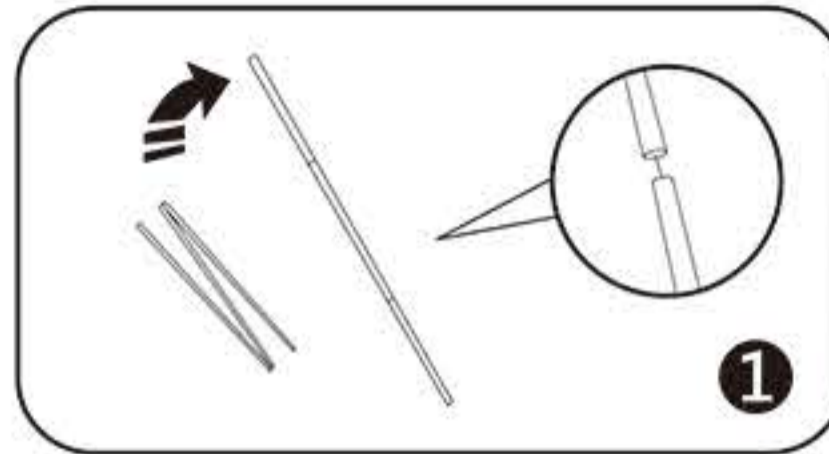

INSTRUCTION

Follow the label instructions to assemble the frame

If can't snap when dismantle the frame,Pls push the tube forwardly,then push again.

Optional accessories:

- 1.Hard Case  P06E07 (8ft、10ft)
-  P06E06 (8ft、10ft)
-  P06E08 (20ft)

Graphic Size : 1030x7560mm