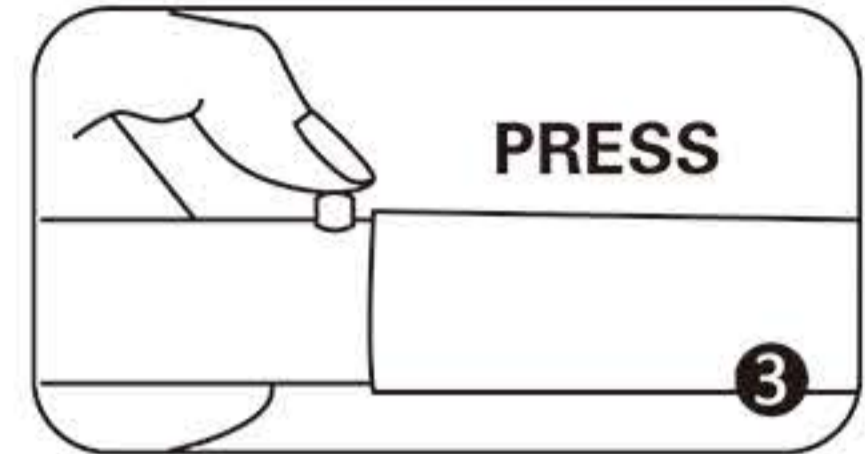

INSTRUCTION

Follow the label instructions to assemble the frame

If can't snap when dismantle the frame,Pls push the tube forwardly,then push again.

Optional accessories:

- 1.Hard Case  P06E07 (8ft、10ft)
-  P06E06 (8ft、10ft)
-  P06E08 (20ft)

Graphic Size : 1030x7560mm