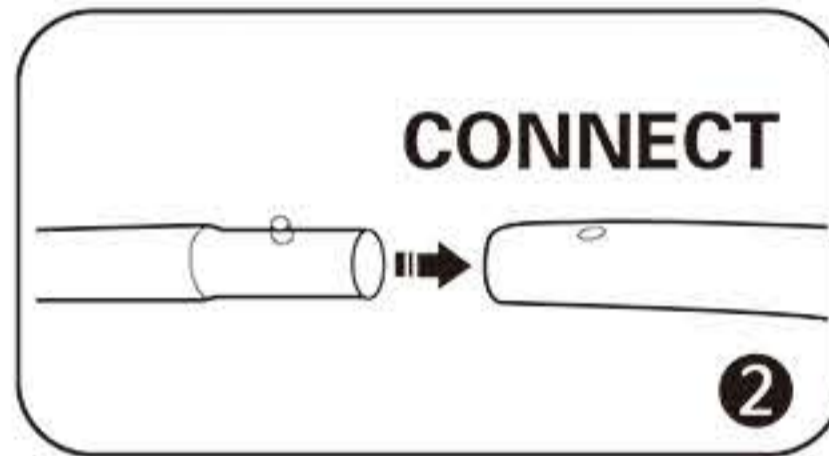

INSTRUCTION

Follow the label instructions to assemble the frame

If can't snap when dismantle the frame,Pls push the tube forwardly,then push again.

Optional accessories:

- 1.Hard Case  P06E07 (8ft、10ft)
-  P06E06 (8ft、10ft)
-  P06E08 (20ft)

Graphic Size : 1030x7560mm