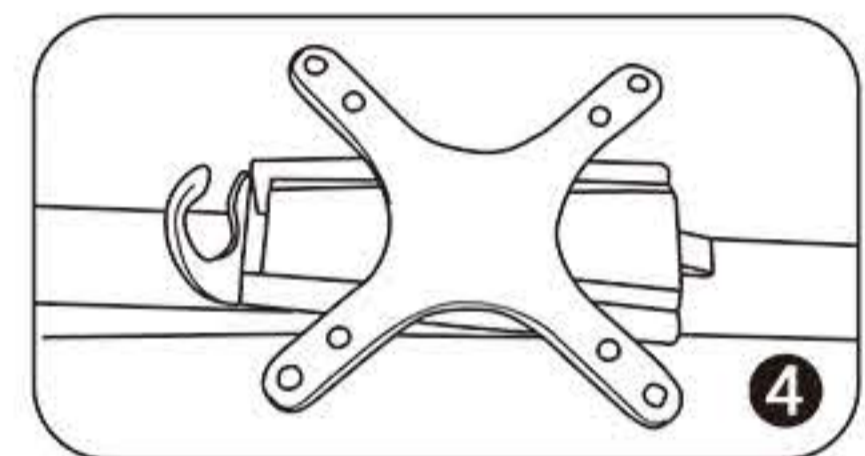

INSTRUCTION

Follow the label instructions to assemble the frame

If can't snap when dismantle the frame,Pls push the tube forwardly,then push again.

Optional accessories:

- 1.Hard Case  P06E07 (8ft、10ft)
-  P06E06 (8ft、10ft)
-  P06E08 (20ft)

Graphic Size : 1030x7560mm