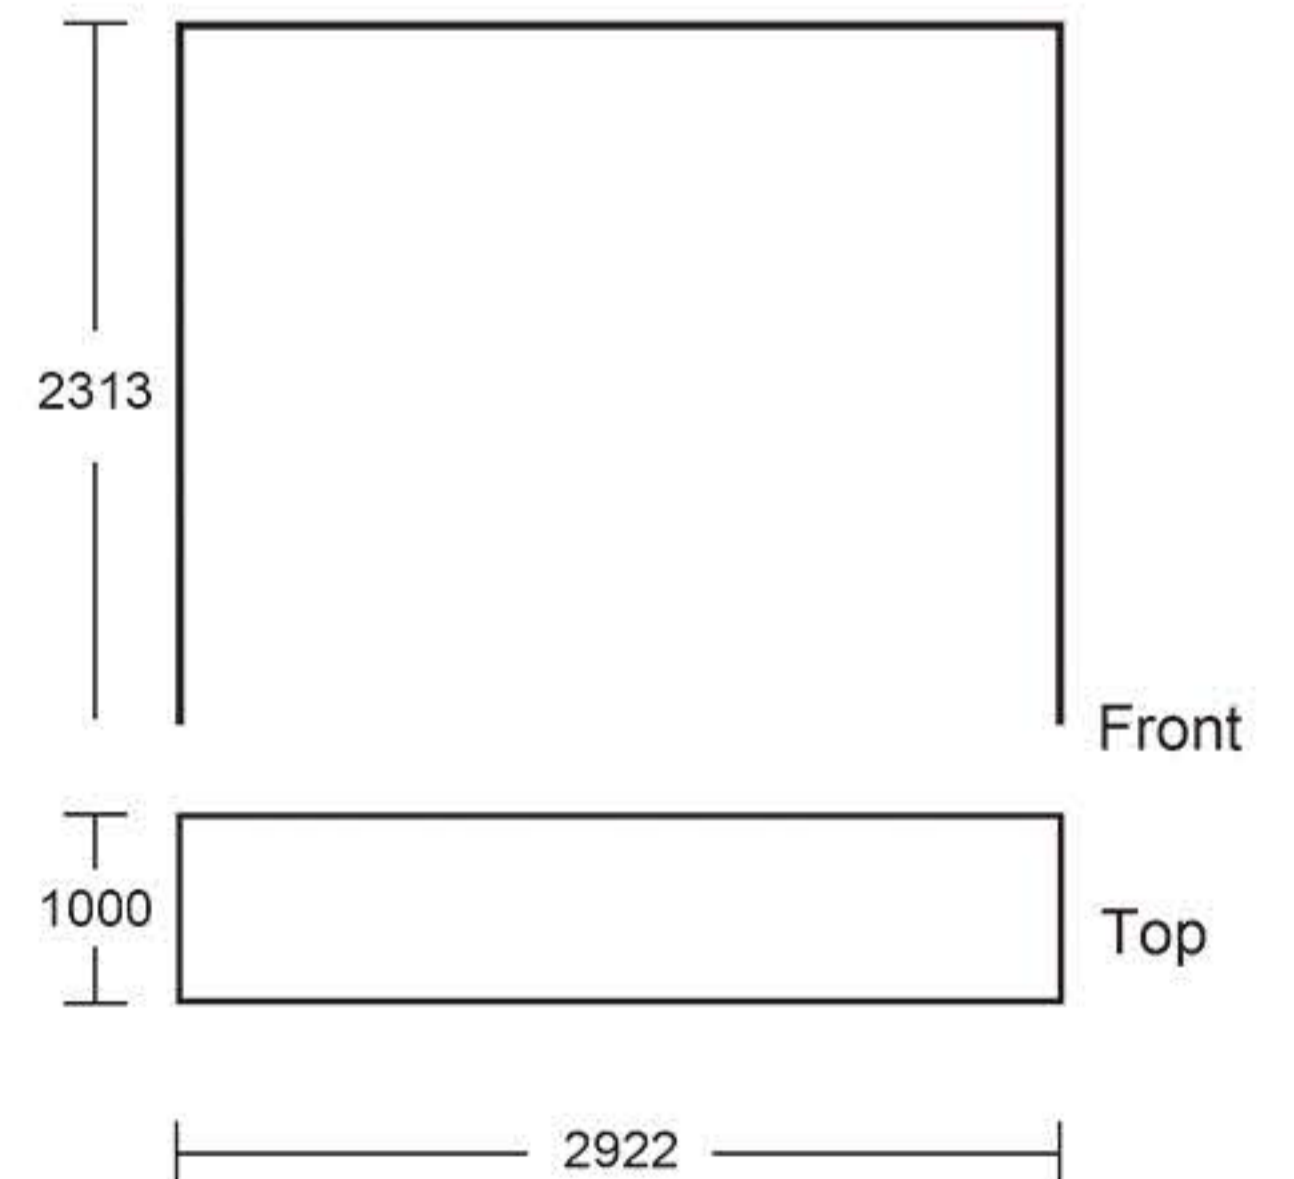

INSTRUCTION

Follow the label instructions to assemble the frame

If can't snap when dismantle the frame,Pls push the tube forwardly,then push again.

Optional accessories:

- 1.Hard Case  P06E07 (8ft、10ft)
-  P06E06 (8ft、10ft)
-  P06E08 (20ft)

Graphic Size : 1030x7560mm