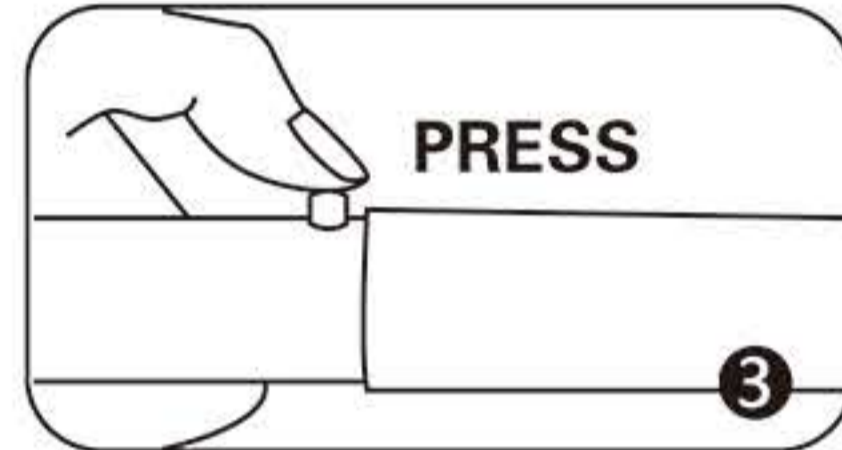

INSTRUCTION

Follow the label instructions to assemble the frame

If can't snap when dismantle the frame,Pls push the tube forwardly,then push again.

A6:1000X2524mm

B6:1500X2524mm

Optional accessories:

1.LED Light
M09H17
Voltage:100V~240V
CE Certified.Fit on all models.
White/Blue