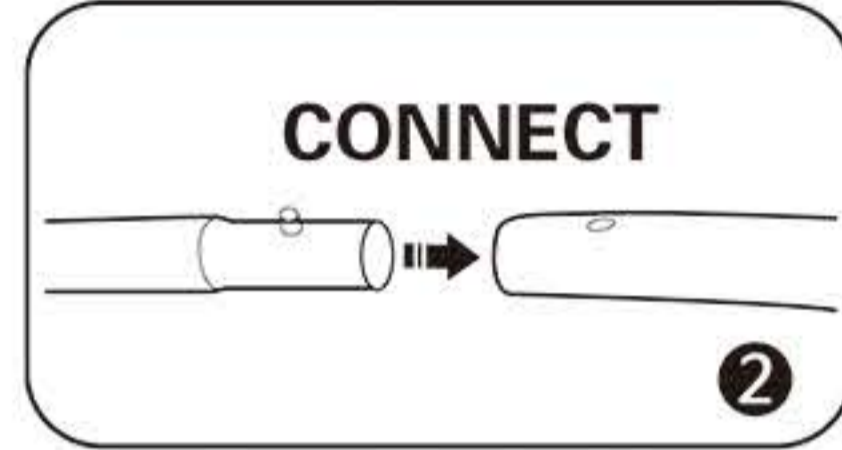

INSTRUCTION

Follow the label instructions to assemble the frame

If can't snap when dismantle the frame,Pls push the tube forwardly,then push again.

A6:1000X2524mm

B6:1500X2524mm

Optional accessories:

1.LED Light
M09H17
Voltage:100V~240V
CE Certified.Fit on all models.
White/Blue