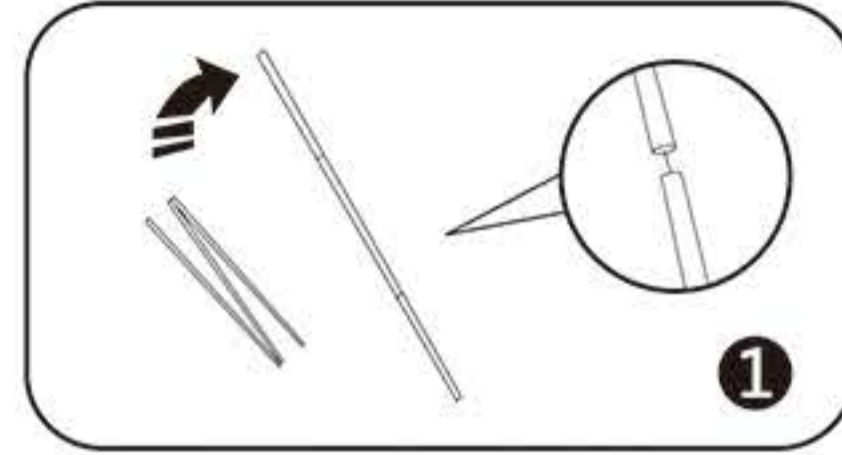

INSTRUCTION

Follow the label instructions to assemble the frame

If can't snap when dismantle the frame,Pls push the tube forwardly,then push again.

A6:1000X2524mm

B6:1500X2524mm

Optional accessories:

1.LED Light
M09H17
Voltage:100V~240V
CE Certified.Fit on all models.
White/Blue