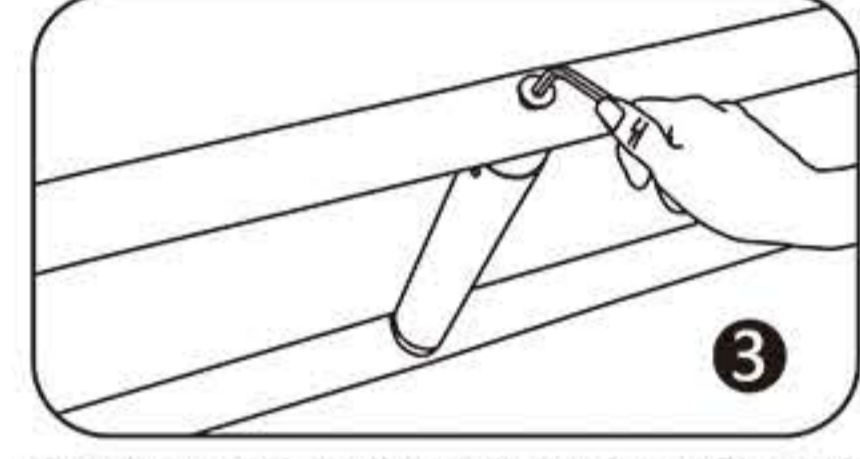

# INSTRUCTION

Follow the label instructions to assemble the frame

If can't snap when dismantle the frame,Pls push the tube forwardly,then push again.

Graphic Size : W5960mm x H2500mm