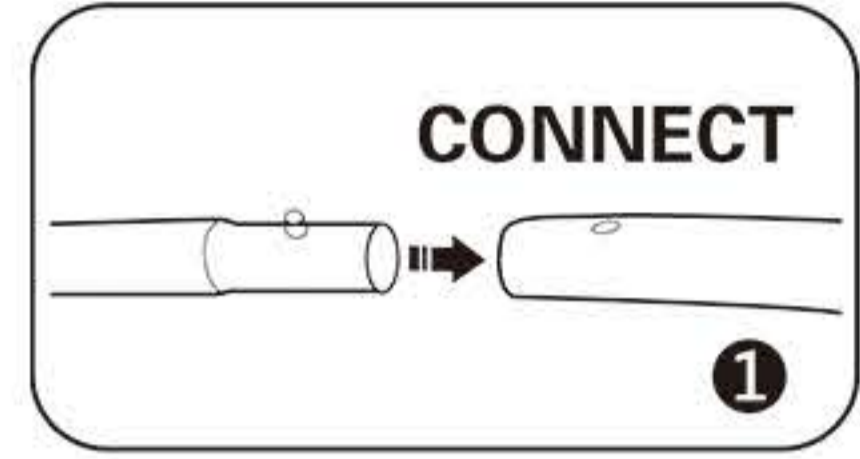

# INSTRUCTION

Follow the label instructions to assemble the frame

If can't snap when dismantle the frame,Pls push the tube forwardly,then push again.

Graphic Size : W5960mm x H2500mm

## Optional accessories:

1.LED Light  
M09H17  
Voltage:100V~240V  
CE Certified.Fit on all models.  
White/Blue

2.Hard Case