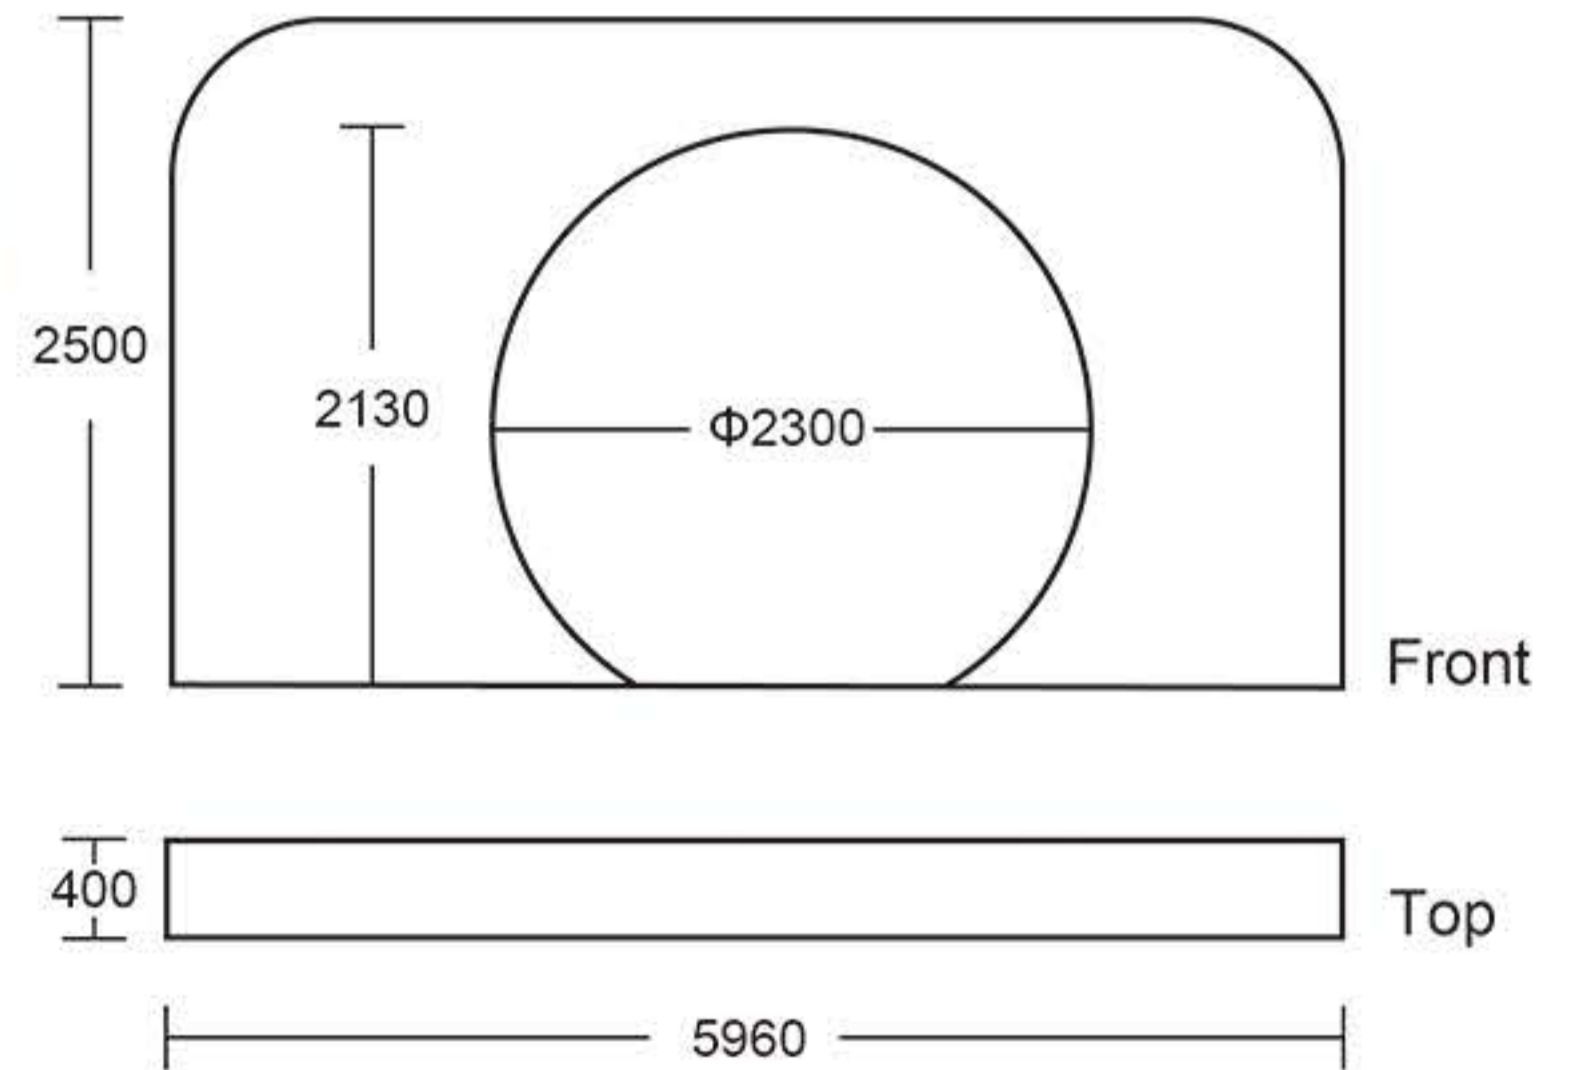

# INSTRUCTION

Follow the label instructions to assemble the frame

If can't snap when dismantle the frame,Pls push the tube forwardly,then push again.

Graphic Size : W5960mm x H2500mm

## Optional accessories:

1.LED Light  
M09H17  
Voltage:100V~240V  
CE Certified.Fit on all models.  
White/Blue

2.Hard Case