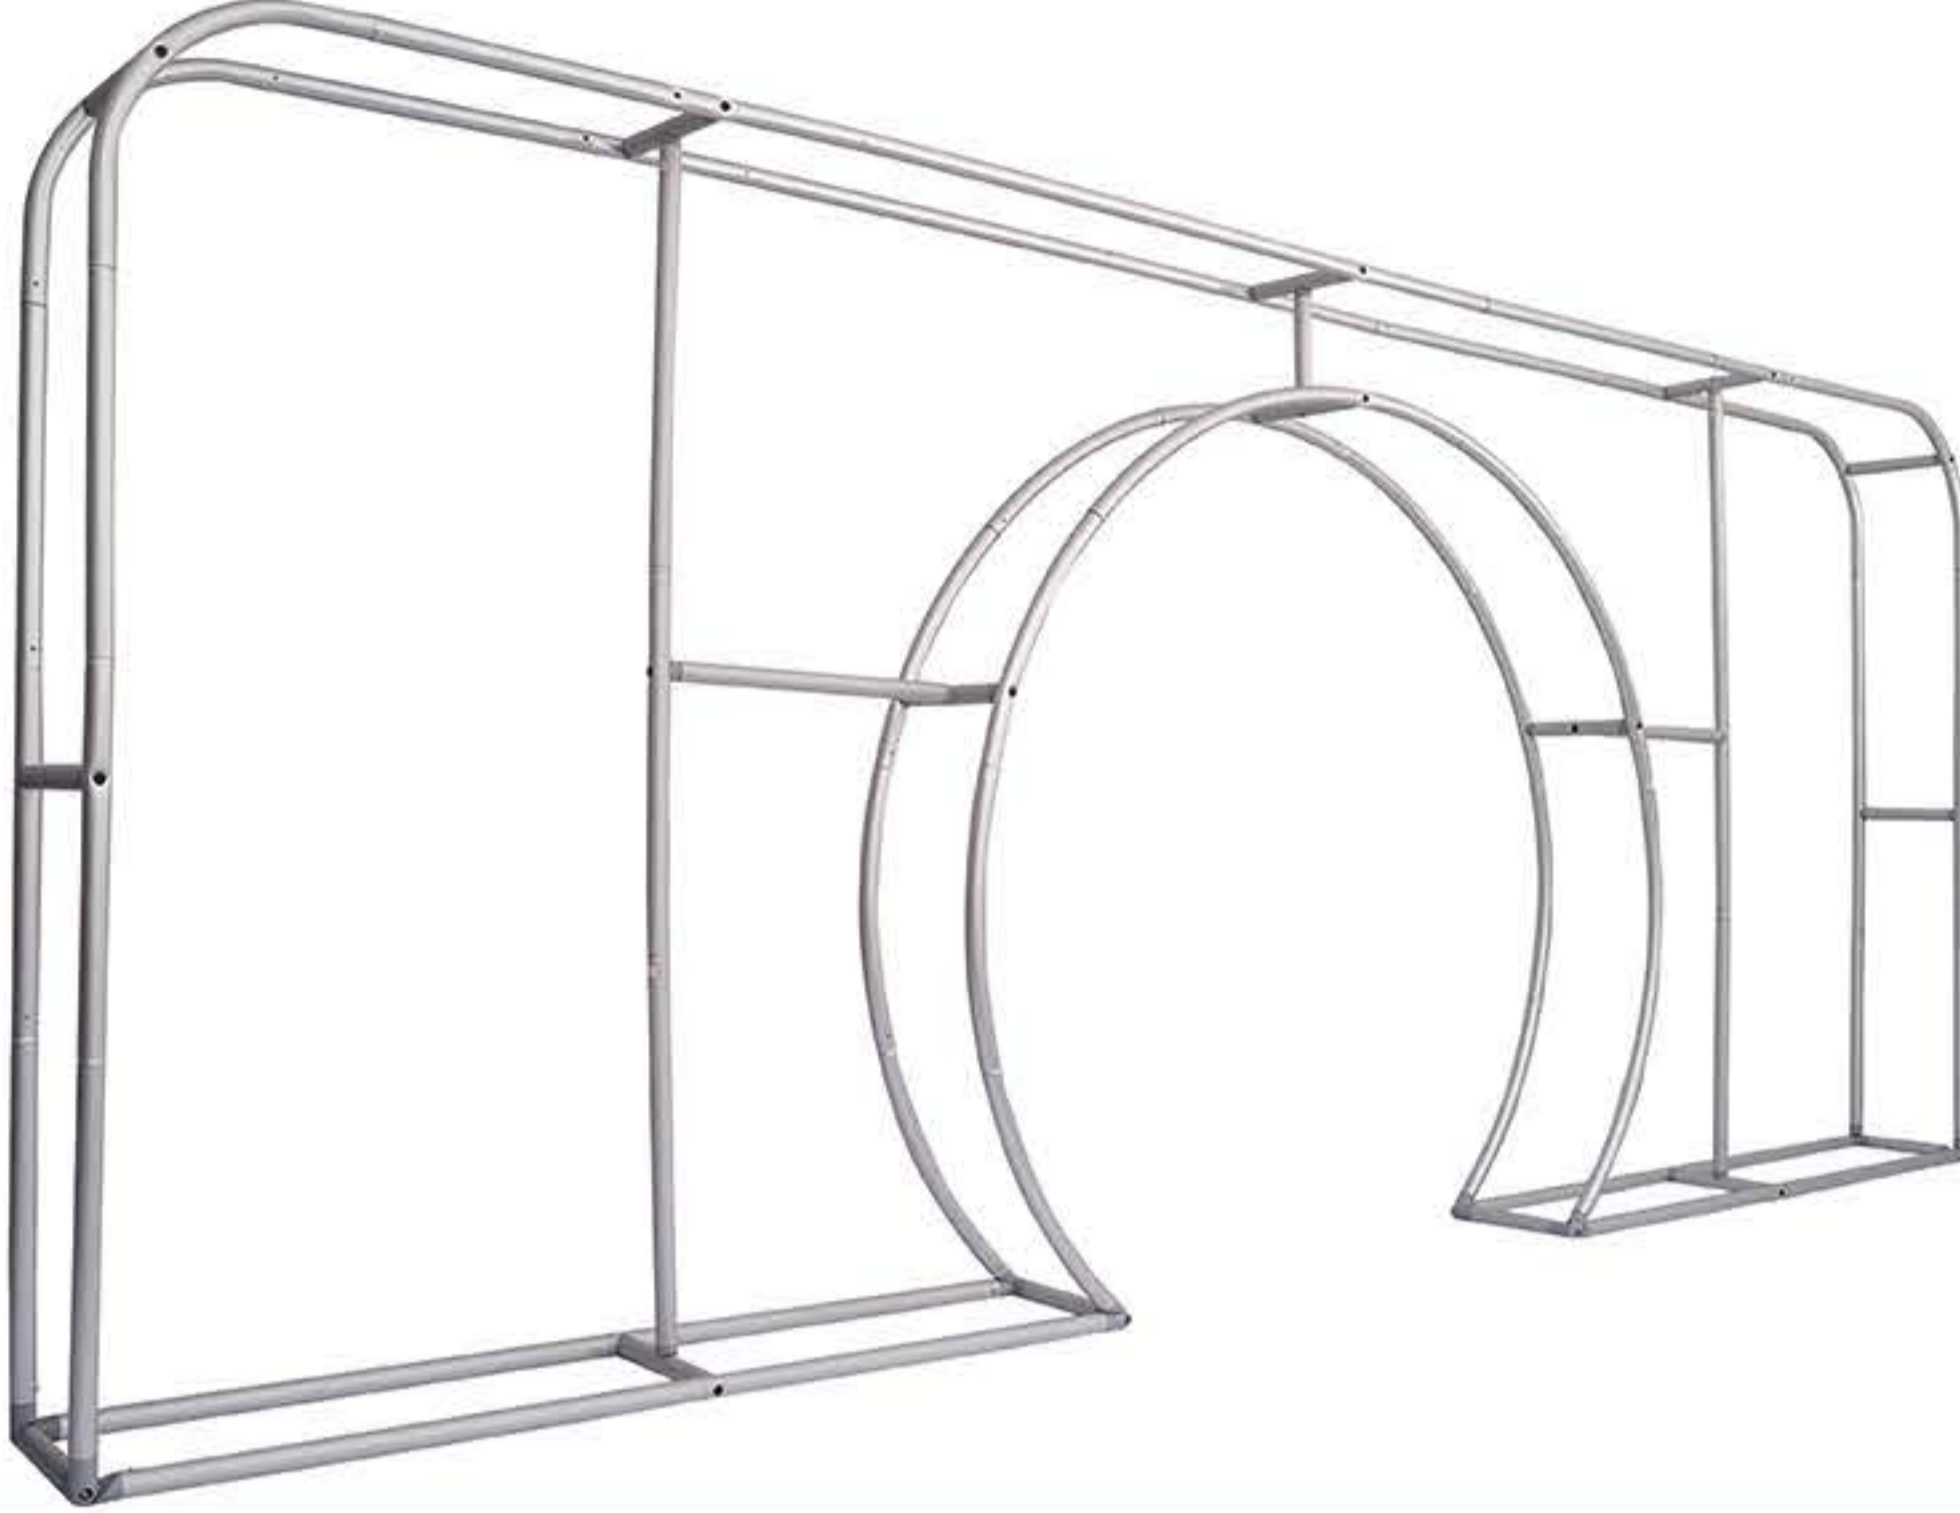

# INSTRUCTION

Follow the label instructions to assemble the frame

If can't snap when dismantle the frame,Pls push the tube forwardly,then push again.

Graphic Size : W5960mm x H2500mm

## Optional accessories:

1.LED Light  
M09H17  
Voltage:100V~240V  
CE Certified.Fit on all models.  
White/Blue

2.Hard Case