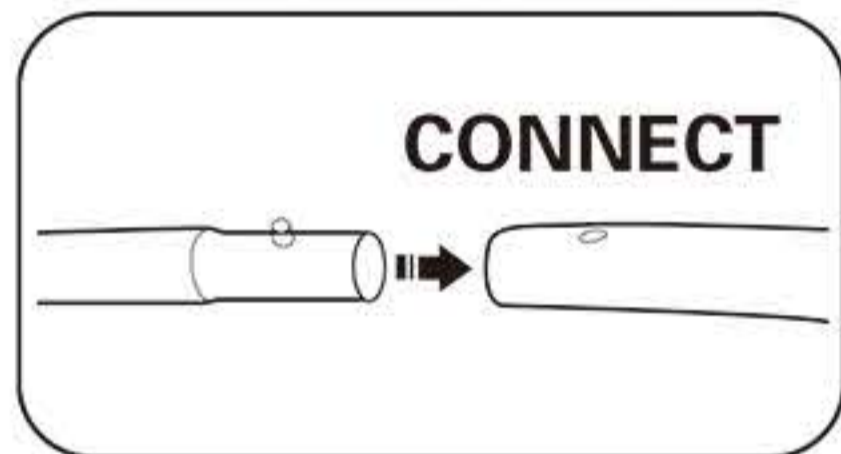

INSTRUCTION

Follow the label instructions to assemble the frame

If can't snap when dismantle the frame,Pls push the tube forwardly,then push again.

Optional accessories:

1.LED Light
M09H17
Voltage:100V~240V
CE Certified.Fit on all models.
White/Blue

2.Hard Case

Graphic Size : W1030mm x H2650mm