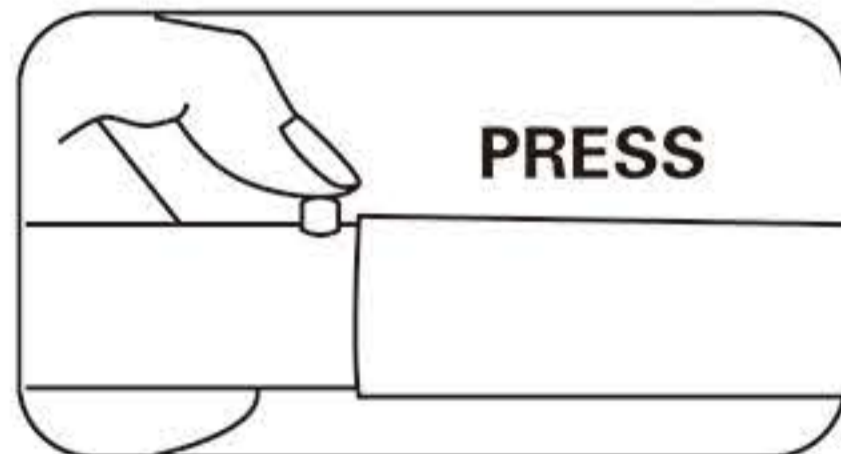

INSTRUCTION

Follow the label instructions to assemble the frame

If can't snap when dismantle the frame,Pls push the tube forwardly,then push again.

Optional accessories:

1.LED Light
M09H17
Voltage:100V~240V
CE Certified.Fit on all models.
White/Blue

2.Hard Case

Graphic Size : W1030mm x H2650mm