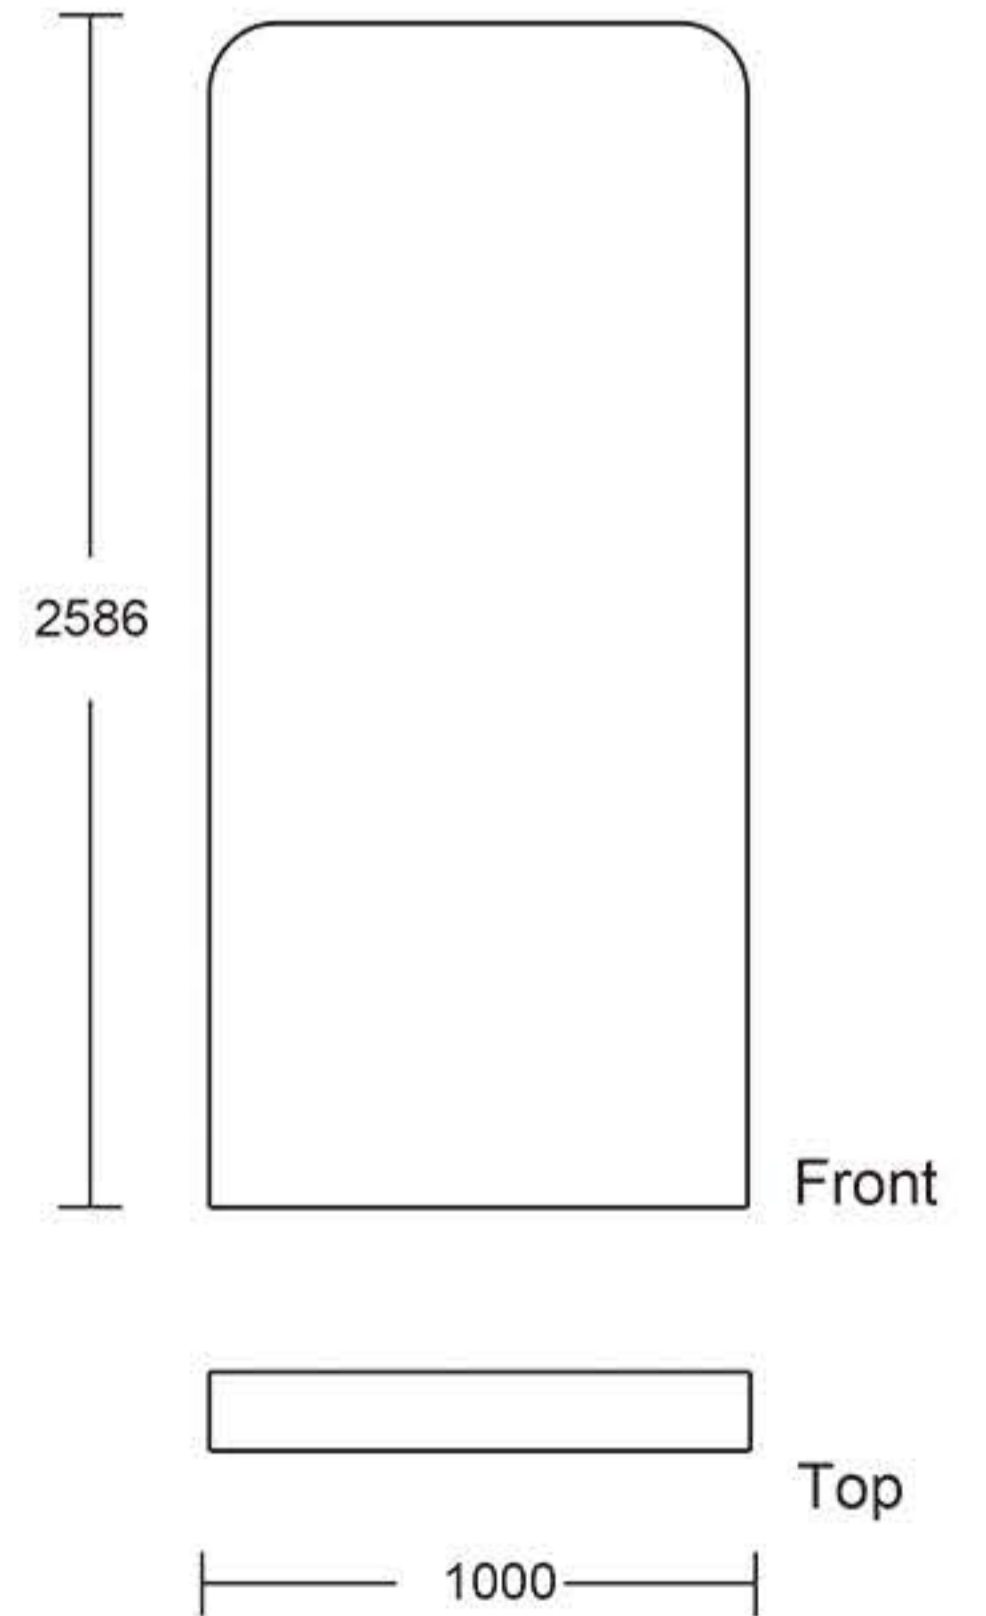

INSTRUCTION

Follow the label instructions to assemble the frame

If can't snap when dismantle the frame,Pls push the tube forwardly,then push again.

Optional accessories:

1.LED Light
M09H17
Voltage:100V~240V
CE Certified.Fit on all models.
White/Blue

2.Hard Case

Graphic Size : W1030mm x H2650mm