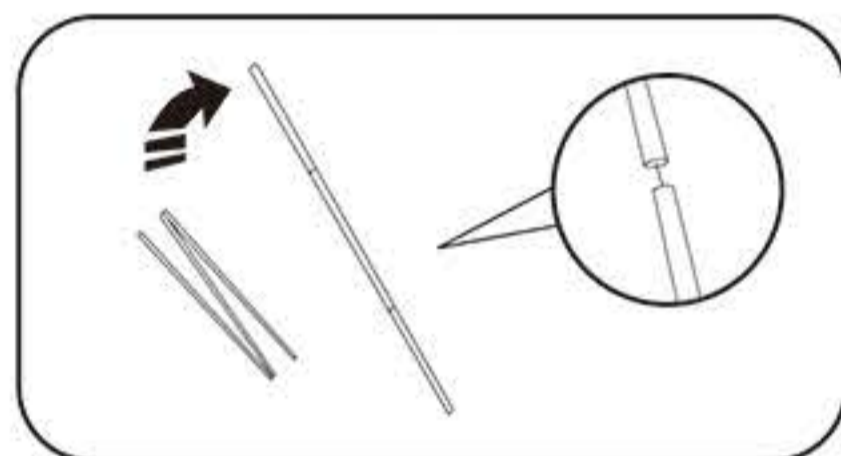

INSTRUCTION

Follow the label instructions to assemble the frame

If can't snap when dismantle the frame,Pls push the tube forwardly,then push again.

Optional accessories:

1.LED Light
M09H17
Voltage:100V~240V
CE Certified.Fit on all models.
White/Blue

2.Hard Case

Graphic Size : W1030mm x H2650mm