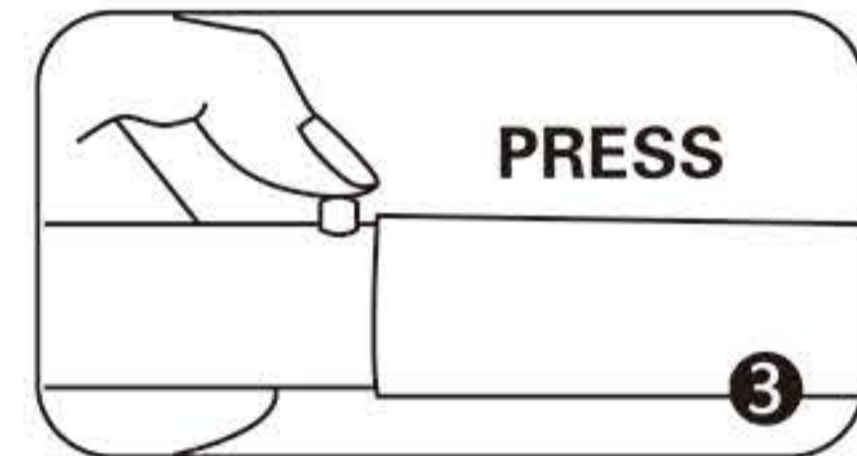

INSTRUCTION

Follow the label instructions to assemble the frame

If can't snap when dismantle the frame,Pls push the tube forwardly,then push again.

A1:1000X2280mm	A2:1000X2524mm	A3:1000X3246mm
B1:1500X2280mm	B2:1500X2524mm	B3:1500X3246mm
C1:2000X2280mm	C2:2000X2524mm	C3:2000X3246mm
D1:2400X2280mm	D2:2400X2524mm	D3:2400X3246mm

Optional accessories:

1.LED Light
M09H17
Voltage:100V~240V
CE Certified.Fit on all models.
White/Blue

2.Hard Case