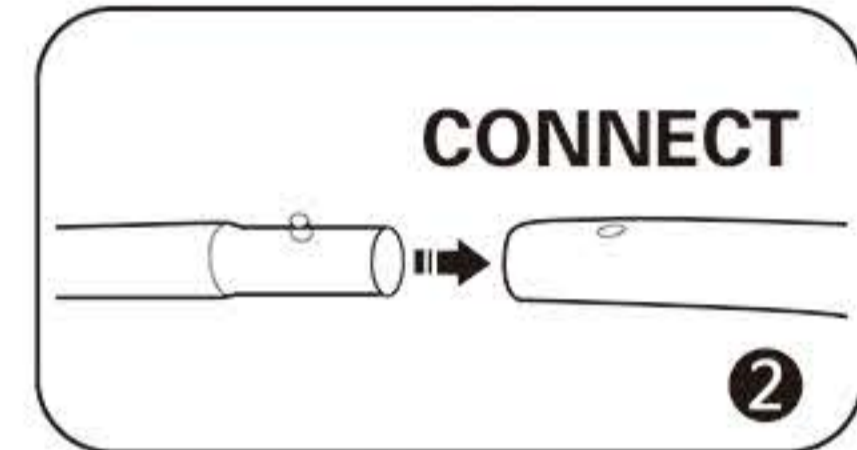

INSTRUCTION

Follow the label instructions to assemble the frame

If can't snap when dismantle the frame,Pls push the tube forwardly,then push again.

A1:1000X2280mm	A2:1000X2524mm	A3:1000X3246mm
B1:1500X2280mm	B2:1500X2524mm	B3:1500X3246mm
C1:2000X2280mm	C2:2000X2524mm	C3:2000X3246mm
D1:2400X2280mm	D2:2400X2524mm	D3:2400X3246mm

Optional accessories:

1.LED Light
M09H17
Voltage:100V~240V
CE Certified.Fit on all models.
White/Blue

2.Hard Case