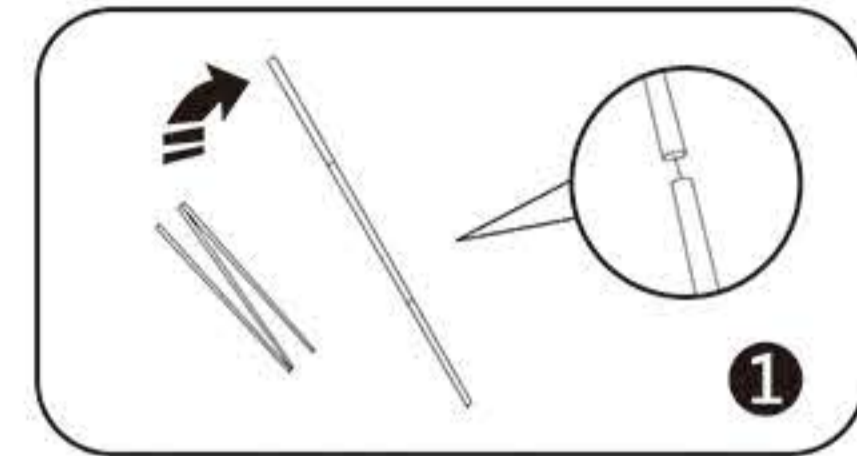

INSTRUCTION

Follow the label instructions to assemble the frame

If can't snap when dismantle the frame,Pls push the tube forwardly,then push again.

A1:1000X2280mm	A2:1000X2524mm	A3:1000X3246mm
B1:1500X2280mm	B2:1500X2524mm	B3:1500X3246mm
C1:2000X2280mm	C2:2000X2524mm	C3:2000X3246mm
D1:2400X2280mm	D2:2400X2524mm	D3:2400X3246mm

Optional accessories:

1.LED Light
M09H17
Voltage:100V~240V
CE Certified.Fit on all models.
White/Blue

2.Hard Case