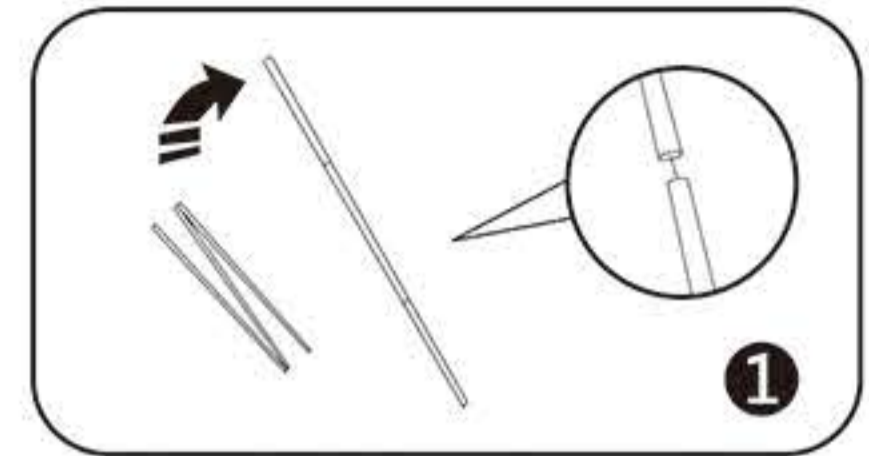

INSTRUCTION

Follow the label instructions to assemble the frame

If can't snap when dismantle the frame,Pls push the tube forwardly,then push again.

A5:1000X2280/2524mm

B5:1500X2280/2524mm

C5:2000X2280/2524mm

D5:2400X2280/2524mm

Optional accessories:

1.LED Light

M09H17

Voltage:100V~240V

CE Certified.Fit on all models.

White/Blue

2.Hard Case

P06E07 (8ft、 10ft)

P06E06 (8ft、 10ft)

P06E08 (20ft)