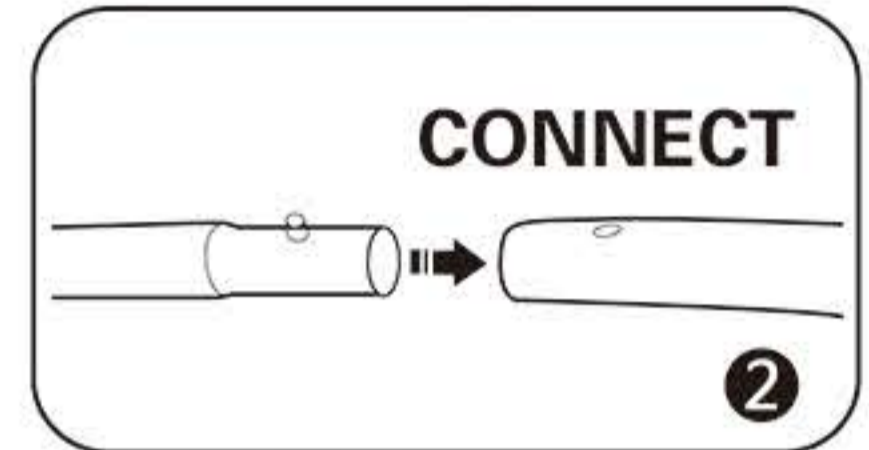

INSTRUCTION

Follow the label instructions to assemble the frame

If can't snap when dismantle the frame,Pls push the tube forwardly,then push again.

A5:1000X2280/2524mm

B5:1500X2280/2524mm

C5:2000X2280/2524mm

D5:2400X2280/2524mm

Optional accessories:

1.LED Light

M09H17

Voltage:100V~240V

CE Certified.Fit on all models.

White/Blue

2.Hard Case