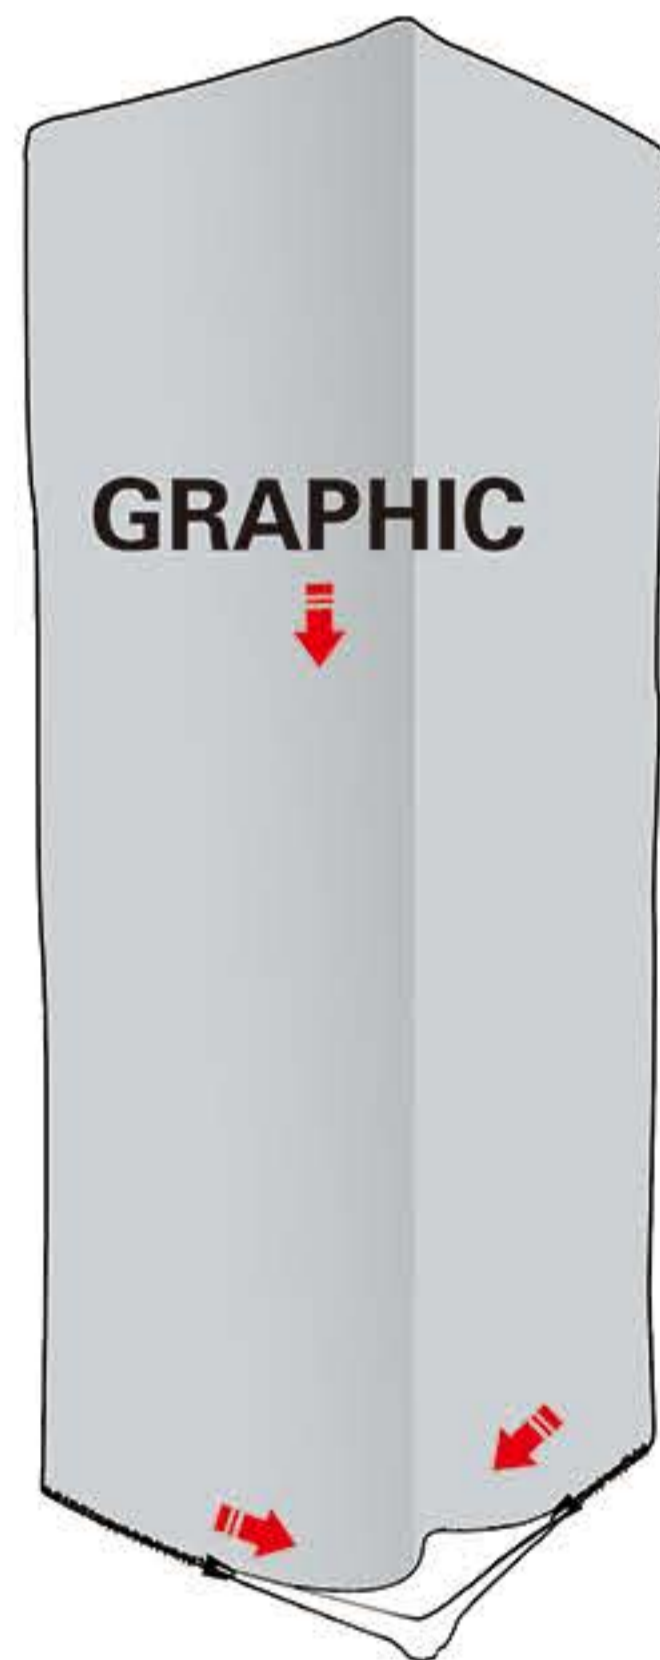

INSTRUCTION

Follow the label instructions to assemble the frame

If can't snap when dismantle the frame,Pls push the tube forwardly,then push again.

Optional accessories:

1.LED Light
M09H17
Voltage:100V~240V
CE Certified.Fit on all models.
White/Blue

2.Hard Case

-  P06E07 (8ft、10ft)
-  P06E06 (8ft、10ft)
-  P06E08 (20ft)

Graphic Size :
W2480mm x H2290mm
W2960mm x H2280mm