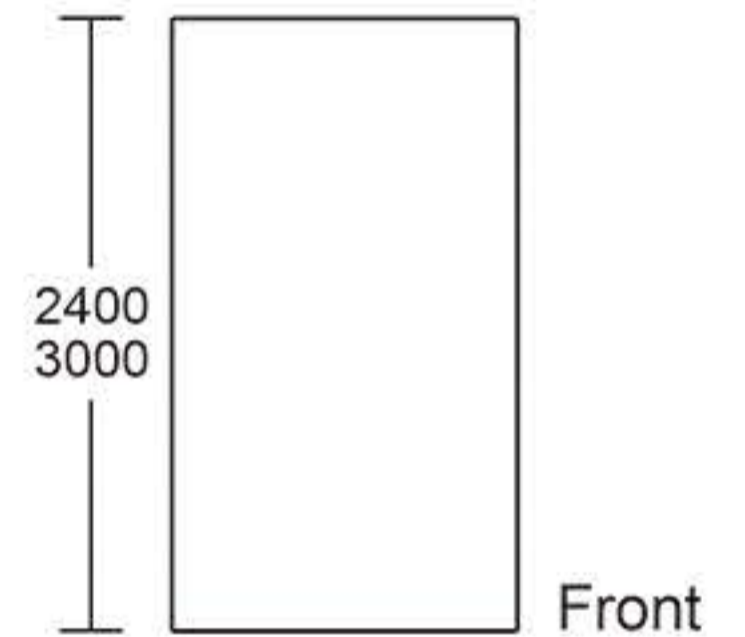

INSTRUCTION

Follow the label instructions to assemble the frame

If can't snap when dismantle the frame,Pls push the tube forwardly,then push again.

Optional accessories:

1.LED Light
M09H17
Voltage:100V~240V
CE Certified.Fit on all models.
White/Blue

2.Hard Case

-  P06E07 (8ft、10ft)
-  P06E06 (8ft、10ft)
-  P06E08 (20ft)

Graphic Size :
W2480mm x H2290mm
W2960mm x H2280mm