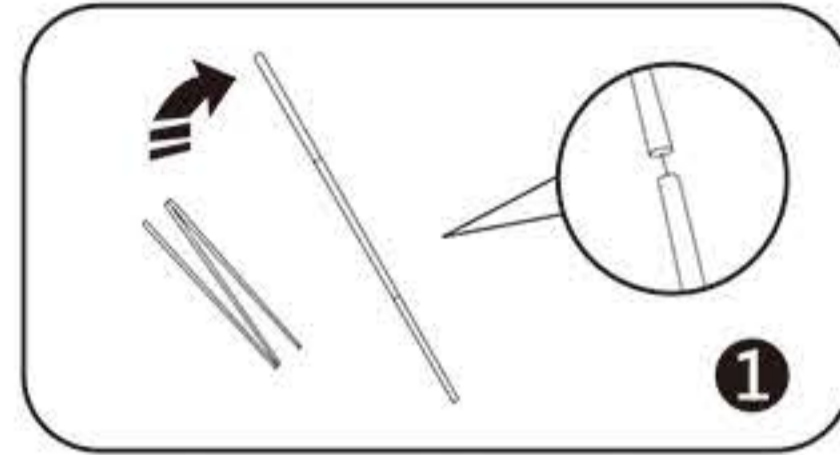

INSTRUCTION

Follow the label instructions to assemble the frame

If can't snap when dismantle the frame,Pls push the tube forwardly,then push again.

Optional accessories:

1.LED Light
M09H17
Voltage:100V~240V
CE Certified.Fit on all models.
White/Blue

2.Hard Case

-  P06E07 (8ft、10ft)
-  P06E06 (8ft、10ft)
-  P06E08 (20ft)

Graphic Size :
W2480mm x H2290mm
W2960mm x H2280mm