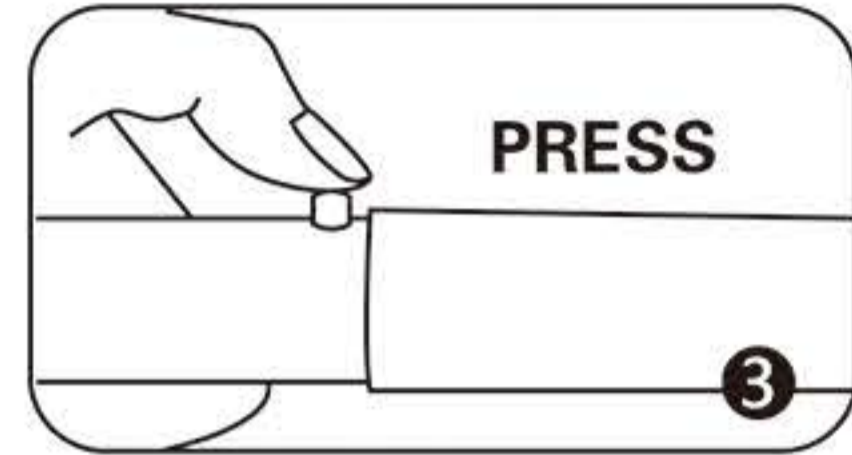

INSTRUCTION

Follow the label instructions to assemble the frame

If can't snap when dismantle the frame,Pls push the tube forwardly,then push again.

Optional accessories:

1.LED Light
M09H17
Voltage:100V~240V
CE Certified.Fit on all models.
White/Blue

2.Hard Case

-  P06E07 (8ft、10ft)
-  P06E06 (8ft、10ft)
-  P06E08 (20ft)

Graphic Size :
W2480mm x H2290mm
W2960mm x H2280mm