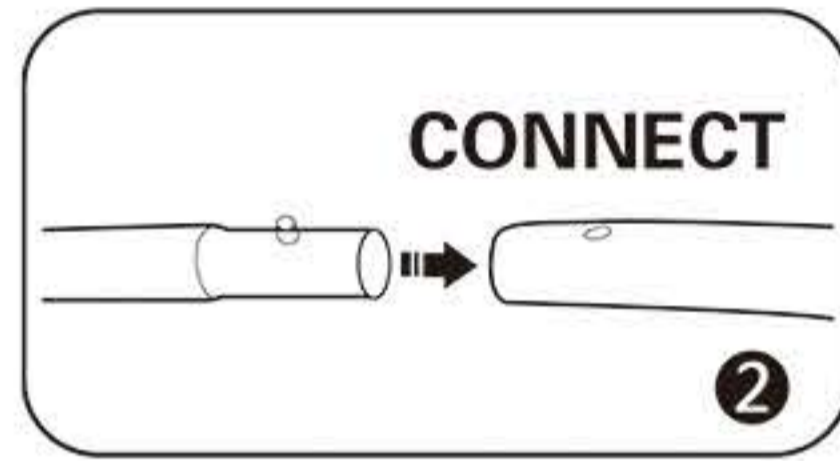

INSTRUCTION

Follow the label instructions to assemble the frame

If can't snap when dismantle the frame,Pls push the tube forwardly,then push again.

Optional accessories:

1.LED Light
M09H17
Voltage:100V~240V
CE Certified.Fit on all models.
White/Blue

2.Hard Case

-  P06E07 (8ft、10ft)
-  P06E06 (8ft、10ft)
-  P06E08 (20ft)

Graphic Size :
W2480mm x H2290mm
W2960mm x H2280mm