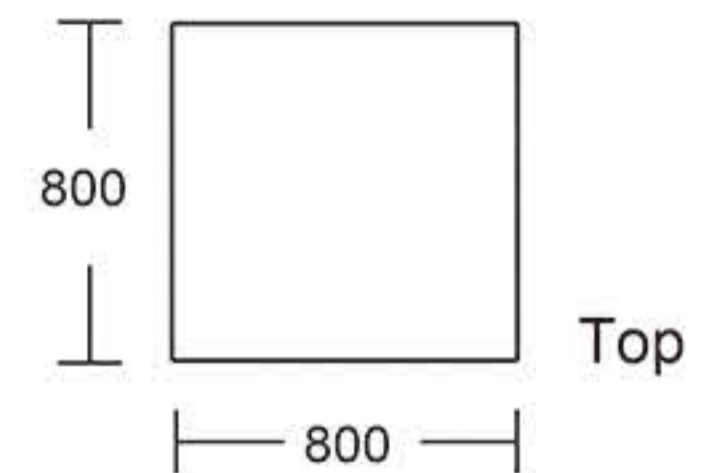

INSTRUCTION

Follow the label instructions to assemble the frame

If can't snap when dismantle the frame,Pls push the tube forwardly,then push again.

Optional accessories:

1.LED Light
M09H17
Voltage:100V~240V
CE Certified.Fit on all models.
White/Blue

2.Hard Case

-  P06E07 (8ft、10ft)
-  P06E06 (8ft、10ft)
-  P06E08 (20ft)

Graphic Size :
W2480mm x H2290mm
W2960mm x H2280mm